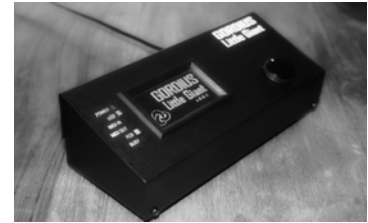

GORDIUS Little Giant

the ultimate in MIDI control

We are proud to present to you the GORDIUS Little Giant Module (LGM2)

This extremely powerful MIDI module is designed to be the perfect companion for the Behringer FCB1010 foot controller. It adds to the affordable and very popular floor board an unprecedented amount of flexibility and ease of use. Using this smart little engine, even the most complex setup can be controlled with the FCB1010, which was originally not designed to tackle this type of complex control challenges.

Other supported floorboards are the Roland FC-200 and FC-300. Specific 2-way communication turns the Roland floorboards into perfect slave controllers for the smart LGM2 engine.

The graphical OLED display makes a huge difference in ease of setup, and also enables new possibilities, such as displaying setlists with customizable font size for high visibility.

An integrated USB connection enables easy connection with a PC or MAC without the need for an external MIDI-USB interface. An extra MIDI IN port gives you the possibility to connect any MIDI device to your PC and smoothly merge its MIDI messages with the message streams generated by the LGM2 module.

A few specifications :

- Up to 1000 banks of 64 switches (chaining multiple FCBs) !
- Up to 1000 songs, organized in numerous setlists
- Each preset can send an unlimited combination of different MIDI messages (PC, CC, SysEx, Note, ...) on multiple channels
- Dynamic memory management allows for a huge number of MIDI messages per preset, with up to 4000 presets available !
- Connection for up to 4 extra expression pedals, or mono or dual footswitches, next to the built-in pedals of the FCB1010, FC-200 or FC-300.
- Freely downloadable editor, both for PC and for MAC OSX